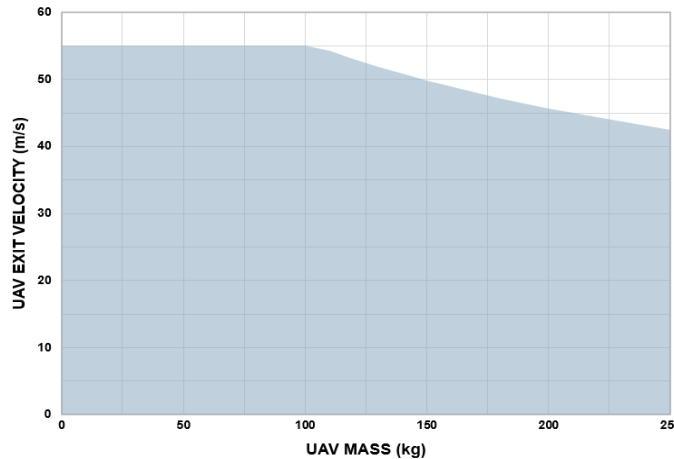

PERFORMANCE

UAV mass	Up to 250 kg (see graph)
Launch Speed	≤ 55 m/s (see graph)
Launch Angle	8° to 13°
Operating Temperature	-20 °C to +50 °C

PHYSICAL

Deployed length	16.8 m	55.1 ft
Transportation length	7 m*	23 ft
Transportation height	2.1 m	6.9 ft
Transportation width	2.2 m	7.2 ft

OPERATIONAL

Deployment	To launch ready < 12 min
Launch recovery	< 4 min
Remote Control Panel	Wired 20m or Wireless 100m*
Maximum road speed	90 km/h

CONTACT

Website www.thread.com
 Email sales@thread.com