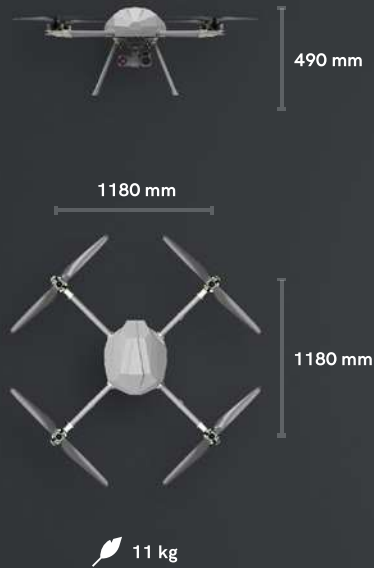

THREOD

SYSTEMS

KX4-LE TITAN

PERFORMANCE

Up to 45 min
Optimal altitude up to 400m AGL
Optimal speed 8m/s
Lift capacity 6 kg

SENSOR

Dual EO/IR sensor
EO: 30x zoom / 2x digital
IR: 640x512, 35mm lens

AERIAL MAPPING PAYLOAD

Plug & Play payload
Less than 2 cm/px
24 MP

COMMUNICATIONS

Up to 5km LOS
AES-256 encryption

ISR

720p HD live streaming
Reporting tool
KLV metadata
Selectable recording